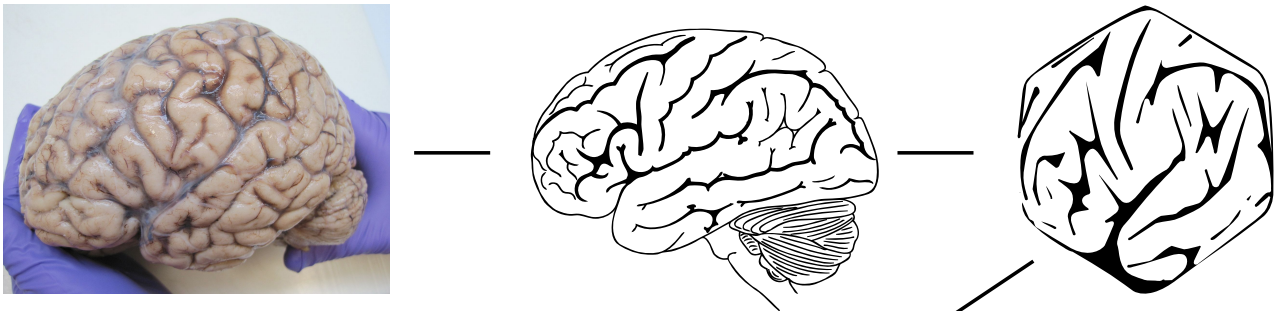

About the course logo

The logo is based on the molecular diagram for [dopamine](#) with a highly stylized cerebral hemisphere squished into the shape of the benzene ring.

[Back to topics page](#)

Last
update: teaching:cndm:cndm_about_logo https://www.wiki.anthonycate.org/doku.php?id=teaching:cndm:cndm_about_logo&rev=1569863876
2019/09/30
13:17