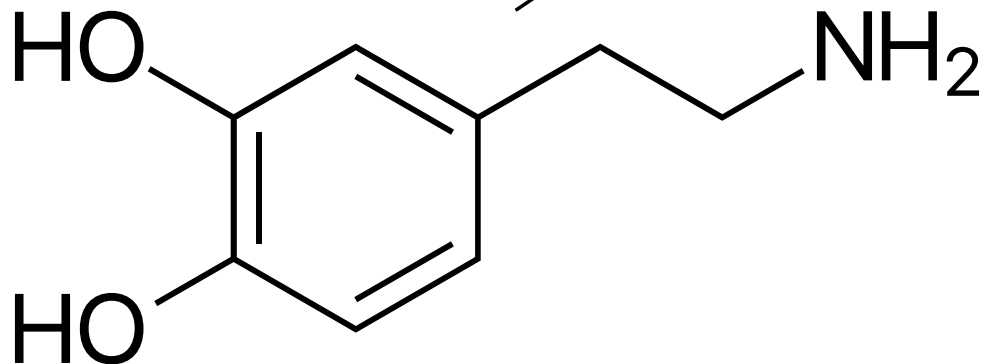

About the course logo

The logo is based on the molecular diagram for [dopamine](#) with a highly stylized cerebral hemisphere squished into the shape of the benzene ring.

[Back to topics page](#)

Last
update: teaching:cndm:cndm_about_logo https://www.wiki.anthonycate.org/doku.php?id=teaching:cndm:cndm_about_logo&rev=1569863876
2019/09/30
13:17

From:
<https://www.wiki.anthonycate.org/> - **Visual Cognitive Neuroscience**

Permanent link:
https://www.wiki.anthonycate.org/doku.php?id=teaching:cndm:cndm_about_logo&rev=1569863876

Last update: **2019/09/30 13:17**