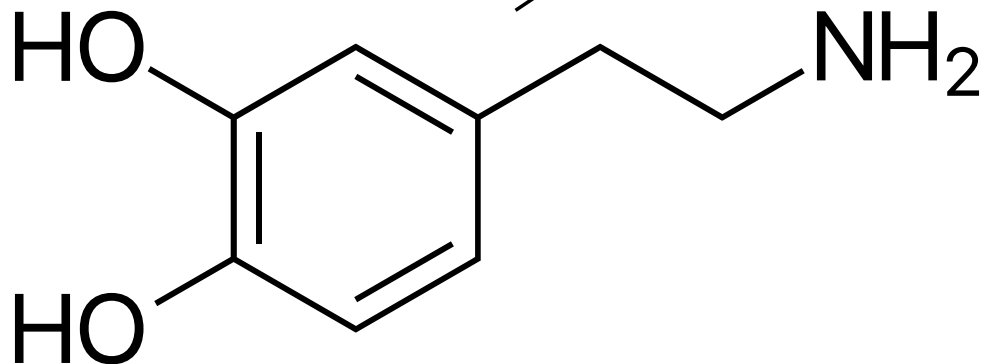

About the course logo

The logo is based on the molecular diagram for [dopamine](#) with a highly stylized cerebral hemisphere squished into the shape of the benzene ring.

[Back to topics page](#)

Last
update: teaching:cndm:cndm_about_logo https://www.wiki.anthonycate.org/doku.php?id=teaching:cndm:cndm_about_logo&rev=1569863876
2019/09/30
13:17

From:
<https://www.wiki.anthonycate.org/> - **Visual Cognitive Neuroscience**

Permanent link:
https://www.wiki.anthonycate.org/doku.php?id=teaching:cndm:cndm_about_logo&rev=1569863876

Last update: **2019/09/30 13:17**