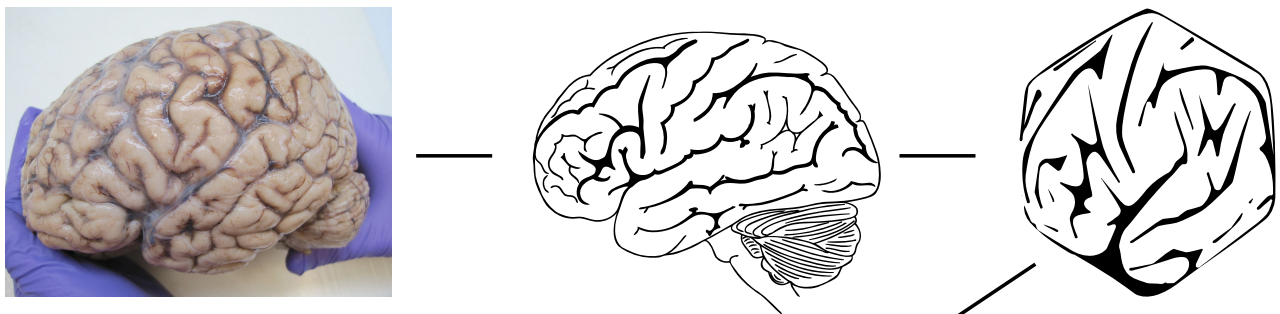

About the course logo

The logo is based on the molecular diagram for [dopamine](#) with a highly stylized cerebral hemisphere squished into the shape of the benzene ring.

[Back to topics page](#)

Last
update: teaching:cndm:cndm_about_logo https://www.wiki.anthonycate.org/doku.php?id=teaching:cndm:cndm_about_logo&rev=1569863876
2019/09/30
13:17