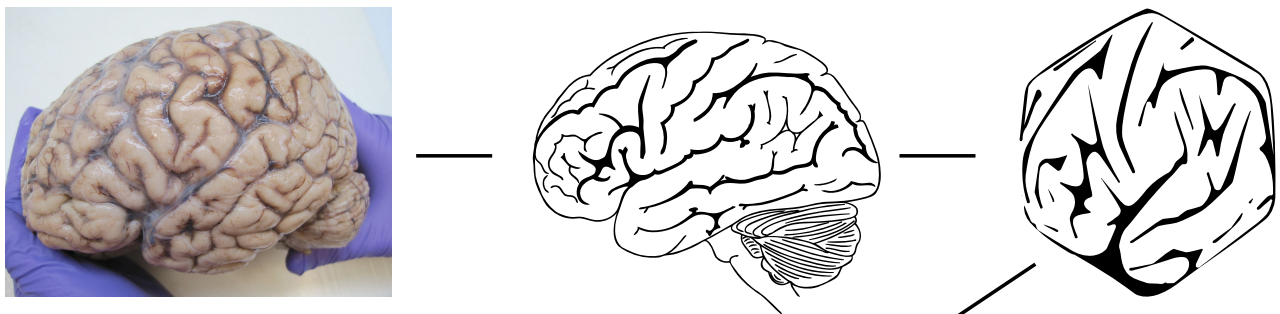

# About the course logo

The logo is based on the molecular diagram for [dopamine](#) with a highly stylized cerebral hemisphere squished into the shape of the benzene ring.

[Back to topics page](#)

Last  
update: teaching:cndm:cndm\_about\_logo https://www.wiki.anthonycate.org/doku.php?id=teaching:cndm:cndm\_about\_logo&rev=1566218859  
2019/08/19 08:47

---

From:  
<https://www.wiki.anthonycate.org/> - **Visual Cognitive Neuroscience**

Permanent link:  
[https://www.wiki.anthonycate.org/doku.php?id=teaching:cndm:cndm\\_about\\_logo&rev=1566218859](https://www.wiki.anthonycate.org/doku.php?id=teaching:cndm:cndm_about_logo&rev=1566218859)