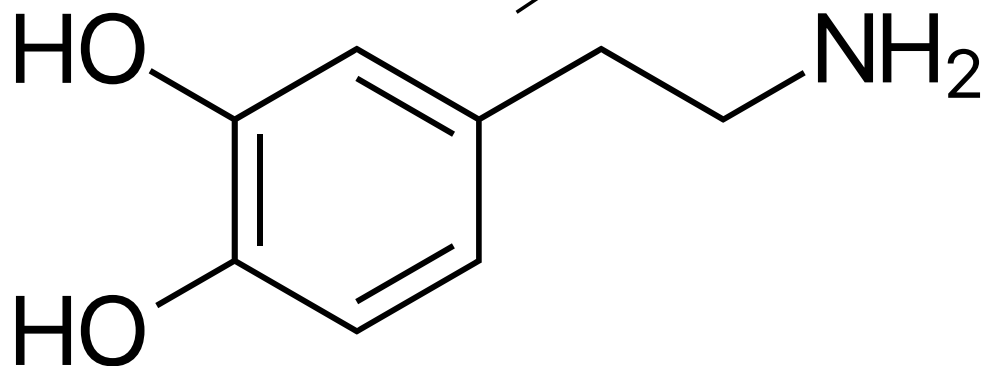

# About the course logo

The logo is based on the molecular diagram for [dopamine](#) with a highly stylized cerebral hemisphere squished into the shape of the benzene ring.

[Back to topics page](#)

Last update: 2019/08/19 08:47 teaching:cndm:cndm\_about\_logo [https://www.wiki.anthonycate.org/doku.php?id=teaching:cndm:cndm\\_about\\_logo&rev=1566218859](https://www.wiki.anthonycate.org/doku.php?id=teaching:cndm:cndm_about_logo&rev=1566218859)

---

From: <https://www.wiki.anthonycate.org/> - **Visual Cognitive Neuroscience**

Permanent link: [https://www.wiki.anthonycate.org/doku.php?id=teaching:cndm:cndm\\_about\\_logo&rev=1566218859](https://www.wiki.anthonycate.org/doku.php?id=teaching:cndm:cndm_about_logo&rev=1566218859)