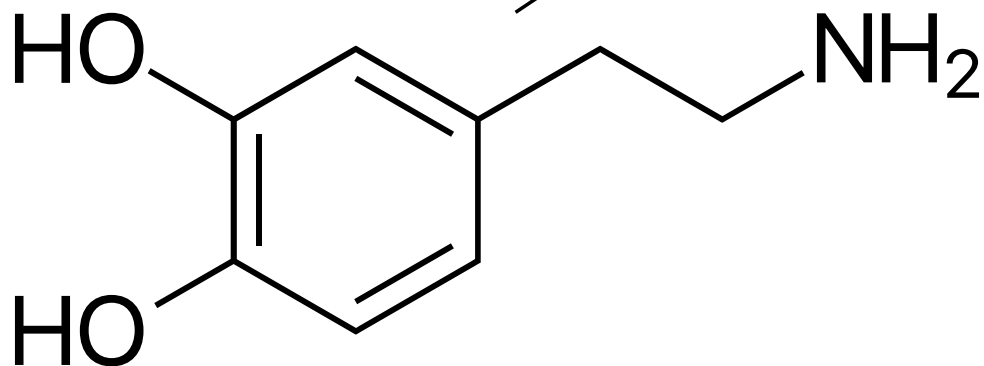

# About the course logo

The logo is based on the molecular diagram for [dopamine](#) with a highly stylized cerebral hemisphere squished into the shape of the benzene ring.

[Back to topics page](#)

Last  
update: teaching:cndm:cndm\_about\_logo https://www.wiki.anthonycate.org/doku.php?id=teaching:cndm:cndm\_about\_logo&rev=1566218859  
2019/08/19 08:47

---

From:  
<https://www.wiki.anthonycate.org/> - **Visual Cognitive Neuroscience**

Permanent link:  
[https://www.wiki.anthonycate.org/doku.php?id=teaching:cndm:cndm\\_about\\_logo&rev=1566218859](https://www.wiki.anthonycate.org/doku.php?id=teaching:cndm:cndm_about_logo&rev=1566218859)