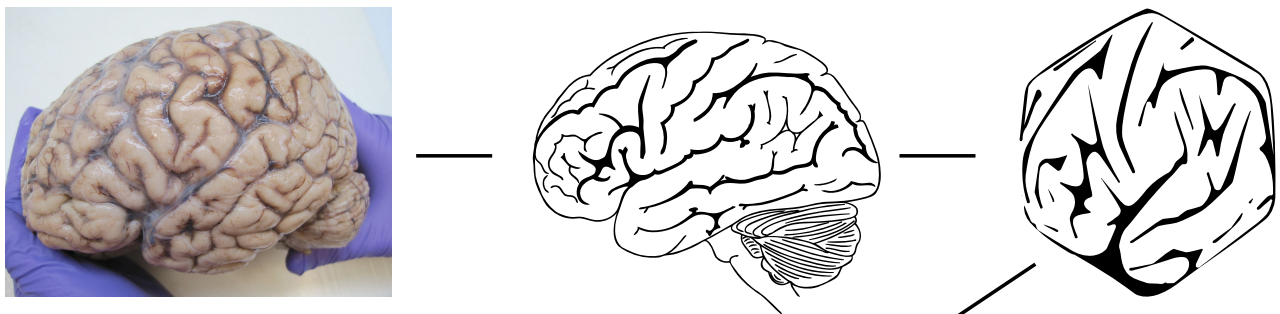

# About the course logo

The logo is based on the molecular diagram for [dopamine](#) with a highly stylized cerebral hemisphere squished into the shape of the benzene ring.

[Back to topics page](#)

Last update: 2019/08/19 08:47 teaching:cndm:cndm\_about\_logo [https://www.wiki.anthonycate.org/doku.php?id=teaching:cndm:cndm\\_about\\_logo&rev=1566218859](https://www.wiki.anthonycate.org/doku.php?id=teaching:cndm:cndm_about_logo&rev=1566218859)

---

From: <https://www.wiki.anthonycate.org/> - **Visual Cognitive Neuroscience**

Permanent link: [https://www.wiki.anthonycate.org/doku.php?id=teaching:cndm:cndm\\_about\\_logo&rev=1566218859](https://www.wiki.anthonycate.org/doku.php?id=teaching:cndm:cndm_about_logo&rev=1566218859)