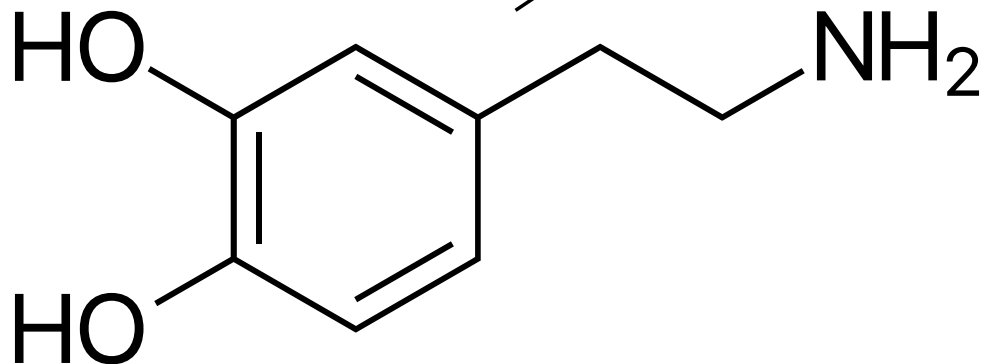

About the course logo

The logo is based on the molecular diagram for [dopamine](#) with a highly stylized cerebral hemisphere squished into the shape of the benzene ring.

[Back to topics page](#)

Last update: 2019/08/19 08:47 teaching:cndm:cndm_about_logo https://www.wiki.anthonycate.org/doku.php?id=teaching:cndm:cndm_about_logo&rev=1566218837

From: <https://www.wiki.anthonycate.org/> - **Visual Cognitive Neuroscience**

Permanent link: https://www.wiki.anthonycate.org/doku.php?id=teaching:cndm:cndm_about_logo&rev=1566218837

Last update: **2019/08/19 08:47**