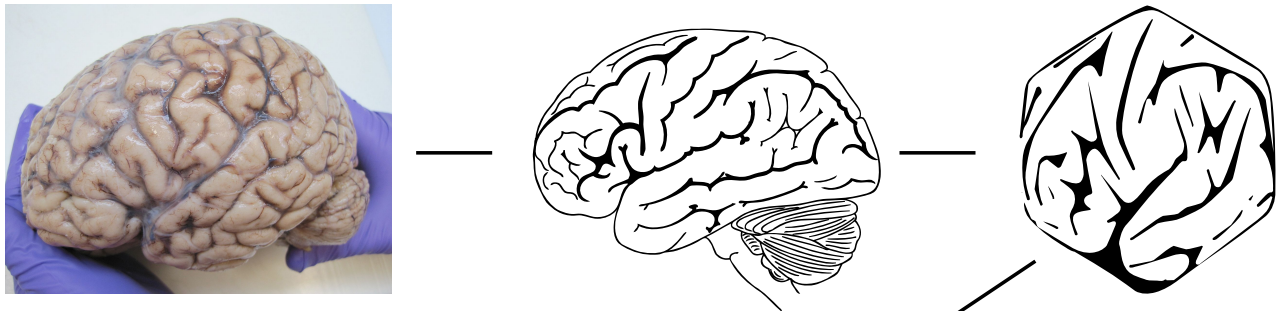

About the course logo

The logo is based on the molecular diagram for [dopamine](#) with a highly stylized cerebral hemisphere squished into the shape of the benzene ring.

[Back to topics page](#)

Last update: 2019/08/19 08:47 teaching:cndm:cndm_about_logo https://www.wiki.anthonycate.org/doku.php?id=teaching:cndm:cndm_about_logo&rev=1566218837