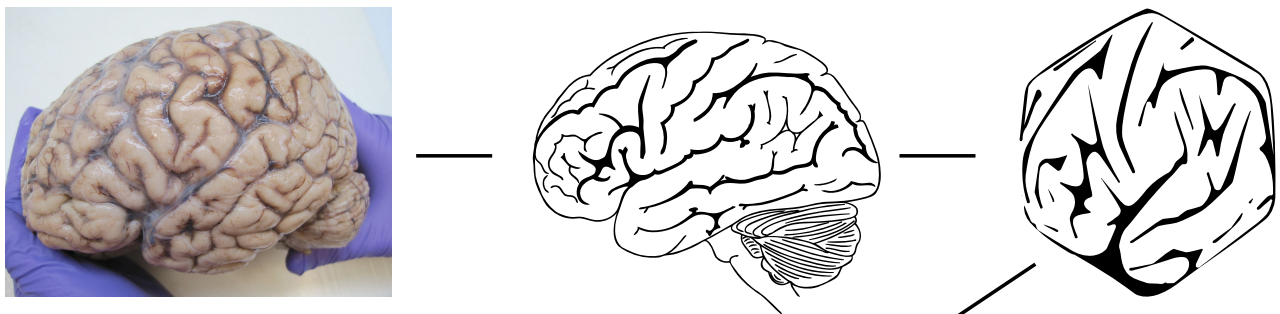

# About the course logo

The logo is based on the molecular diagram for [dopamine](#) with a highly stylized cerebral hemisphere squished into the shape of the benzene ring.

[Back to topics page](#)

Last  
update: teaching:cndm:cndm\_about\_logo https://www.wiki.anthonycate.org/doku.php?id=teaching:cndm:cndm\_about\_logo&rev=1566218837  
2019/08/19 08:47

---

From:  
<https://www.wiki.anthonycate.org/> - **Visual Cognitive Neuroscience**

Permanent link:  
[https://www.wiki.anthonycate.org/doku.php?id=teaching:cndm:cndm\\_about\\_logo&rev=1566218837](https://www.wiki.anthonycate.org/doku.php?id=teaching:cndm:cndm_about_logo&rev=1566218837)