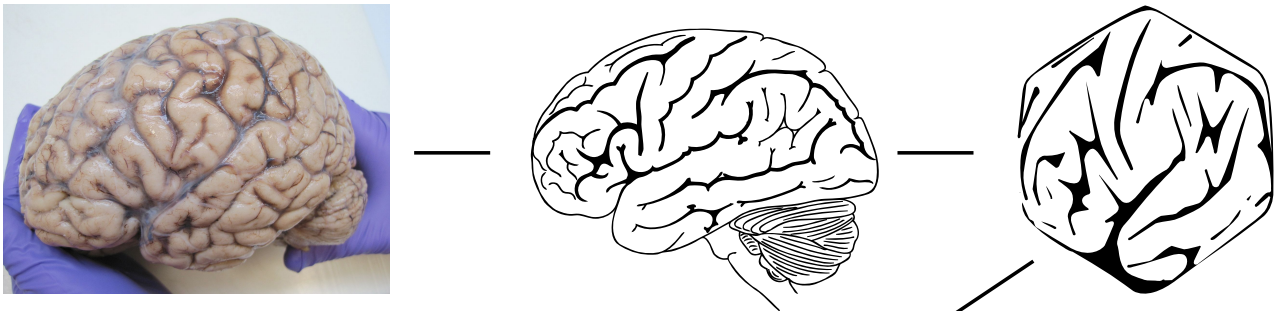

# About the course logo

The logo is based on the molecular diagram for [dopamine](#) with a highly stylized cerebral hemisphere squished into the shape of the benzene ring.

[Back to topics page](#)

Last update: 2019/08/19 08:47 teaching:cndm:cndm\_about\_logo [https://www.wiki.anthonycate.org/doku.php?id=teaching:cndm:cndm\\_about\\_logo&rev=1566218837](https://www.wiki.anthonycate.org/doku.php?id=teaching:cndm:cndm_about_logo&rev=1566218837)

---

From: <https://www.wiki.anthonycate.org/> - **Visual Cognitive Neuroscience**

Permanent link: [https://www.wiki.anthonycate.org/doku.php?id=teaching:cndm:cndm\\_about\\_logo&rev=1566218837](https://www.wiki.anthonycate.org/doku.php?id=teaching:cndm:cndm_about_logo&rev=1566218837)