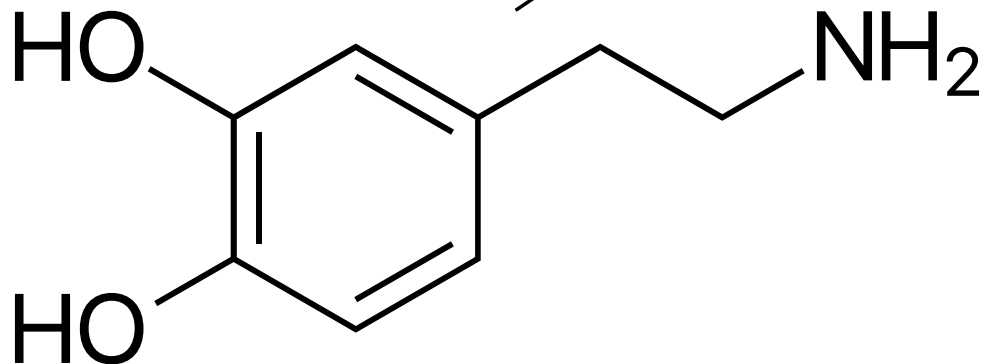

# About the course logo

The logo is based on the molecular diagram for [dopamine](#) with a highly stylized cerebral hemisphere squished into the shape of the benzene ring.

[Back to topics page](#)

Last update: 2019/08/19 08:47 teaching:cndm:cndm\_about\_logo [https://www.wiki.anthonycate.org/doku.php?id=teaching:cndm:cndm\\_about\\_logo&rev=1566218837](https://www.wiki.anthonycate.org/doku.php?id=teaching:cndm:cndm_about_logo&rev=1566218837)

---

From: <https://www.wiki.anthonycate.org/> - **Visual Cognitive Neuroscience**

Permanent link: [https://www.wiki.anthonycate.org/doku.php?id=teaching:cndm:cndm\\_about\\_logo&rev=1566218837](https://www.wiki.anthonycate.org/doku.php?id=teaching:cndm:cndm_about_logo&rev=1566218837)