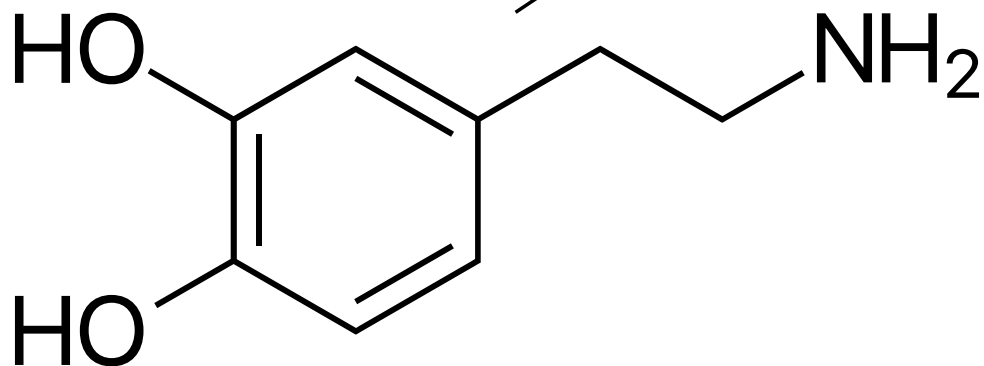

# About the course logo

The logo is based on the molecular diagram for [dopamine](#) with a highly stylized cerebral hemisphere squished into the shape of the benzene ring.

[Back to topics page](#)

Last  
update: teaching:cndm:cndm\_about\_logo https://www.wiki.anthonycate.org/doku.php?id=teaching:cndm:cndm\_about\_logo&rev=1566218837  
2019/08/19 08:47

---

From:  
<https://www.wiki.anthonycate.org/> - **Visual Cognitive Neuroscience**

Permanent link:  
[https://www.wiki.anthonycate.org/doku.php?id=teaching:cndm:cndm\\_about\\_logo&rev=1566218837](https://www.wiki.anthonycate.org/doku.php?id=teaching:cndm:cndm_about_logo&rev=1566218837)