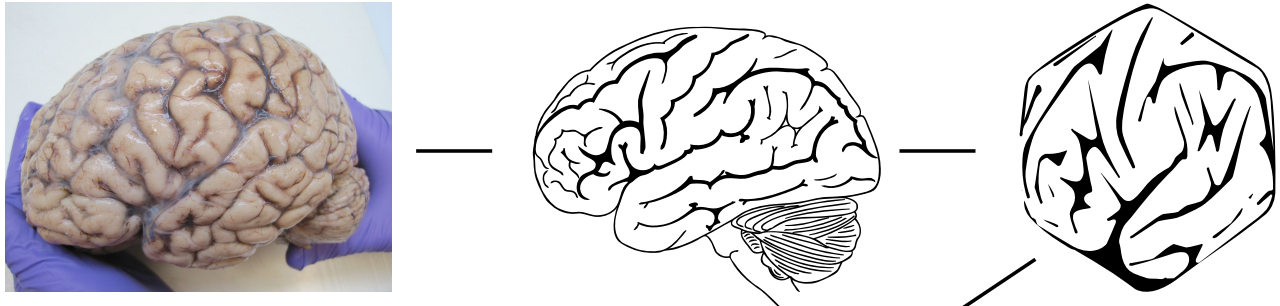

About the course logo

The logo is based on the molecular diagram for [dopamine](#) with a highly stylized cerebral hemisphere squished into the shape of the benzene ring.

Last update: 2019/08/19 08:39 teaching:cndm:cndm_about_logo https://www.wiki.anthonycate.org/doku.php?id=teaching:cndm:cndm_about_logo&rev=1566218376