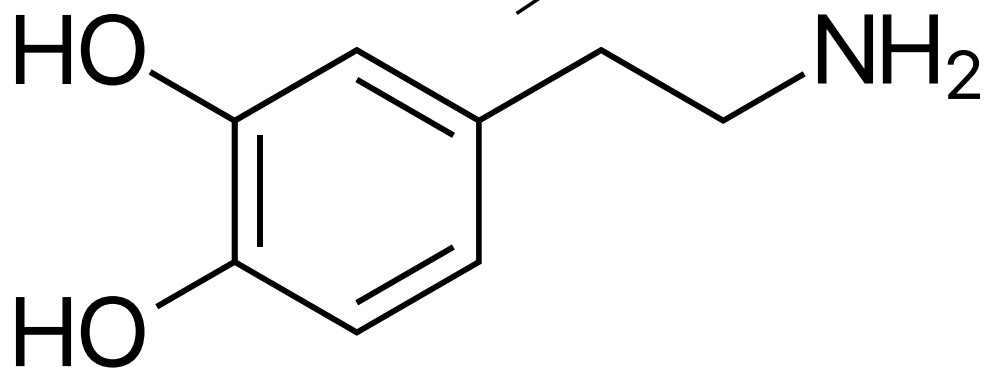

About the course logo

The logo is based on the molecular diagram for [dopamine](#) with a highly stylized cerebral hemisphere squished into the shape of the benzene ring.

Last update: 2019/08/19 08:39 teaching:cndm:cndm_about_logo https://www.wiki.anthonycate.org/doku.php?id=teaching:cndm:cndm_about_logo&rev=1566218376

From: <https://www.wiki.anthonycate.org/> - **Visual Cognitive Neuroscience**

Permanent link: https://www.wiki.anthonycate.org/doku.php?id=teaching:cndm:cndm_about_logo&rev=1566218376

Last update: **2019/08/19 08:39**