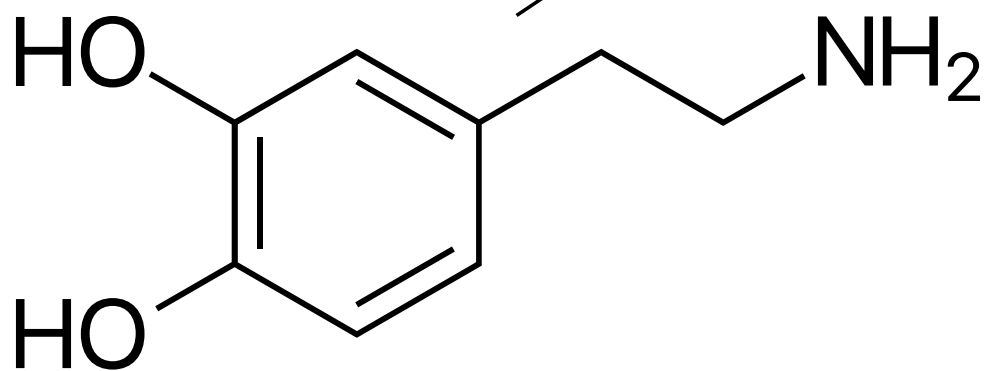

About the course logo

The logo is based on the molecular diagram for [dopamine](#) with a highly stylized cerebral hemisphere squished into the shape of the benzene ring.

Last update: 2019/08/18 17:40 teaching:cndm:cndm_about_logo https://www.wiki.anthonycate.org/doku.php?id=teaching:cndm:cndm_about_logo&rev=1566164418

From: <https://www.wiki.anthonycate.org/> - **Visual Cognitive Neuroscience**

Permanent link: https://www.wiki.anthonycate.org/doku.php?id=teaching:cndm:cndm_about_logo&rev=1566164418

Last update: **2019/08/18 17:40**