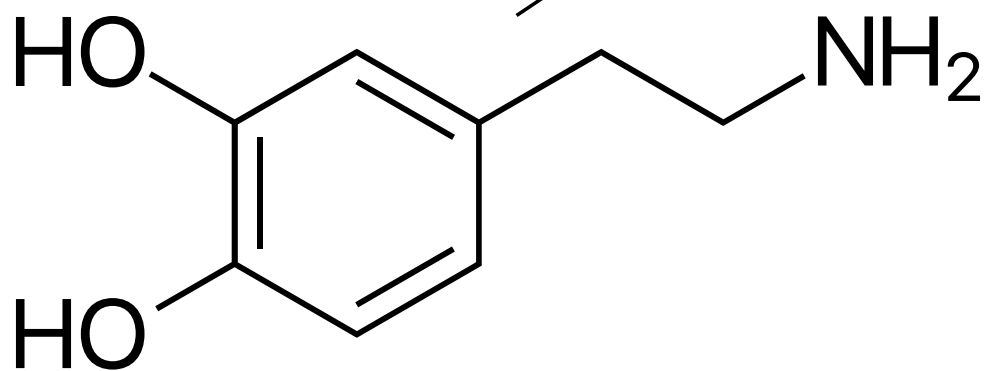

About the course logo

The logo is based on the molecular diagram for [dopamine](#) with a highly stylized cerebral hemisphere squished into the shape of the benzene ring.

Last
update: teaching:cndm:cndm_about_logo https://www.wiki.anthonycate.org/doku.php?id=teaching:cndm:cndm_about_logo&rev=1566164418
2019/08/18
17:40

From:
<https://www.wiki.anthonycate.org/> - **Visual Cognitive Neuroscience**

Permanent link:
https://www.wiki.anthonycate.org/doku.php?id=teaching:cndm:cndm_about_logo&rev=1566164418

Last update: **2019/08/18 17:40**