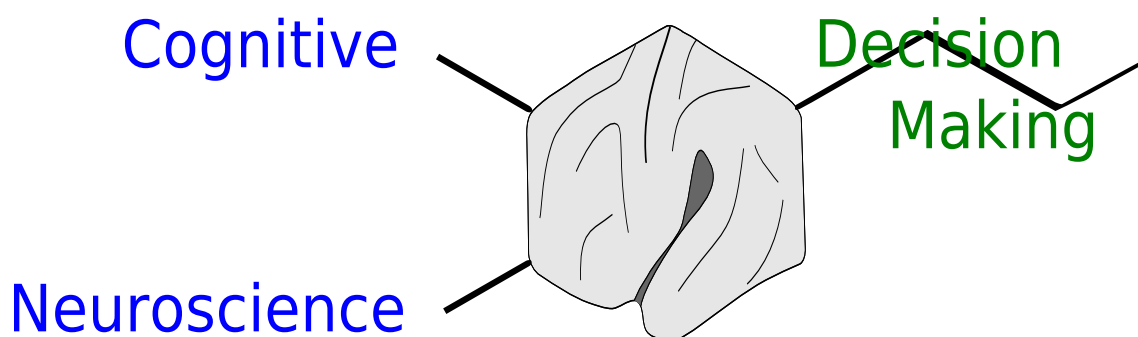

About the course logo

The logo is based on the molecular diagram for [dopamine](#) with a highly stylized cerebral hemisphere squished into the shape of the benzene ring.

Last update: 2019/08/18 08:19 teaching:cndm:cndm_about_logo https://www.wiki.anthonycate.org/doku.php?id=teaching:cndm:cndm_about_logo&rev=1566130784