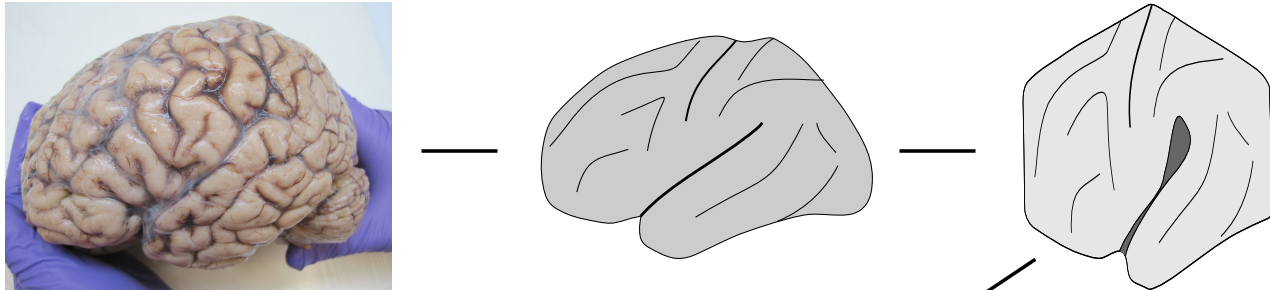

# About the course logo

The logo is based on the molecular diagram for [dopamine](#) with a highly stylized cerebral hemisphere squished into the shape of the benzene ring.

Last update: 2019/08/18 08:19 teaching:cndm:cndm\_about\_logo [https://www.wiki.anthonycate.org/doku.php?id=teaching:cndm:cndm\\_about\\_logo&rev=1566130784](https://www.wiki.anthonycate.org/doku.php?id=teaching:cndm:cndm_about_logo&rev=1566130784)

---

From: <https://www.wiki.anthonycate.org/> - **Visual Cognitive Neuroscience**

Permanent link: [https://www.wiki.anthonycate.org/doku.php?id=teaching:cndm:cndm\\_about\\_logo&rev=1566130784](https://www.wiki.anthonycate.org/doku.php?id=teaching:cndm:cndm_about_logo&rev=1566130784)