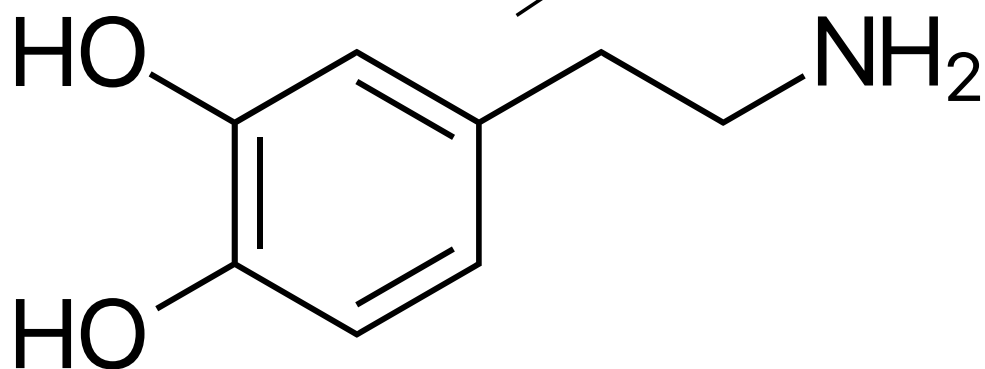

About the course logo

The logo is based on the molecular diagram for [dopamine](#) with a highly stylized cerebral hemisphere squished into the shape of the benzene ring.

Last update: 2019/08/18 08:19 teaching:cndm:cndm_about_logo https://www.wiki.anthonycate.org/doku.php?id=teaching:cndm:cndm_about_logo&rev=1566130784

From: <https://www.wiki.anthonycate.org/> - **Visual Cognitive Neuroscience**

Permanent link: https://www.wiki.anthonycate.org/doku.php?id=teaching:cndm:cndm_about_logo&rev=1566130784

Last update: **2019/08/18 08:19**