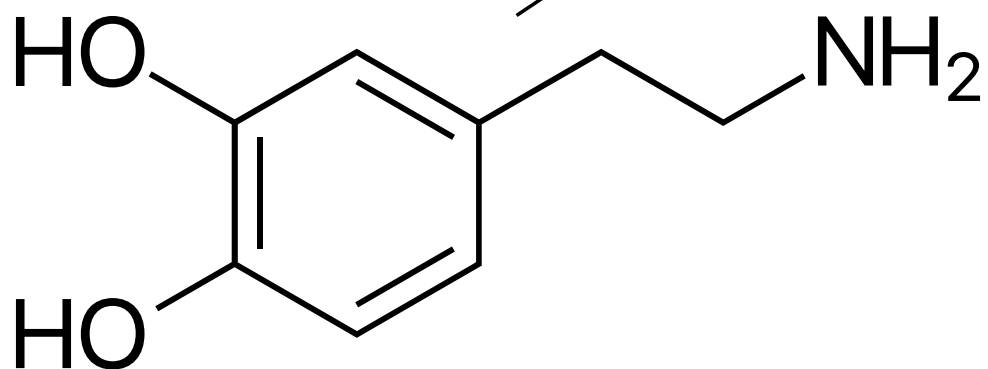

# About the course logo

The logo is based on the molecular diagram for [dopamine](#) with a highly stylized cerebral hemisphere squished into the shape of the benzene ring.

Last update: 2019/08/18 08:19 teaching:cndm:cndm\_about\_logo [https://www.wiki.anthonycate.org/doku.php?id=teaching:cndm:cndm\\_about\\_logo&rev=1566130784](https://www.wiki.anthonycate.org/doku.php?id=teaching:cndm:cndm_about_logo&rev=1566130784)

---

From: <https://www.wiki.anthonycate.org/> - **Visual Cognitive Neuroscience**

Permanent link: [https://www.wiki.anthonycate.org/doku.php?id=teaching:cndm:cndm\\_about\\_logo&rev=1566130784](https://www.wiki.anthonycate.org/doku.php?id=teaching:cndm:cndm_about_logo&rev=1566130784)