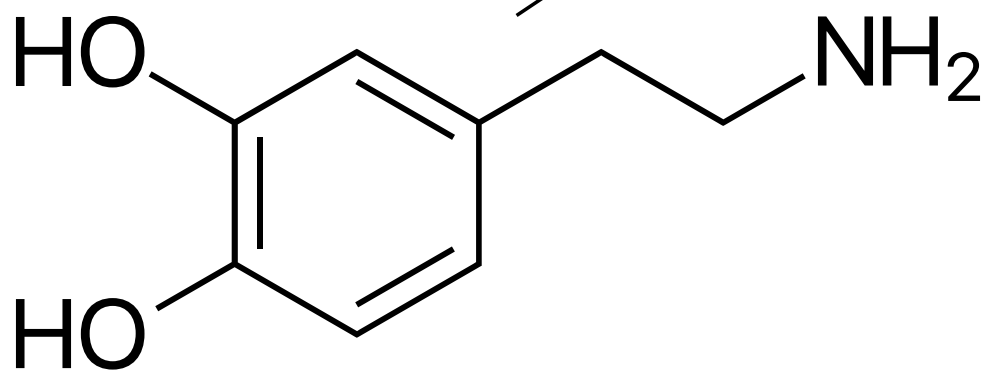

# About the course logo

The logo based on the molecular diagram for [dopamine](#) with a highly stylized cerebral hemisphere squished into the shape of the benzene ring.

Last update: 2019/08/18 08:18 teaching:cndm:cndm\_about\_logo [https://www.wiki.anthonycate.org/doku.php?id=teaching:cndm:cndm\\_about\\_logo&rev=1566130717](https://www.wiki.anthonycate.org/doku.php?id=teaching:cndm:cndm_about_logo&rev=1566130717)

---

From: <https://www.wiki.anthonycate.org/> - **Visual Cognitive Neuroscience**

Permanent link: [https://www.wiki.anthonycate.org/doku.php?id=teaching:cndm:cndm\\_about\\_logo&rev=1566130717](https://www.wiki.anthonycate.org/doku.php?id=teaching:cndm:cndm_about_logo&rev=1566130717)