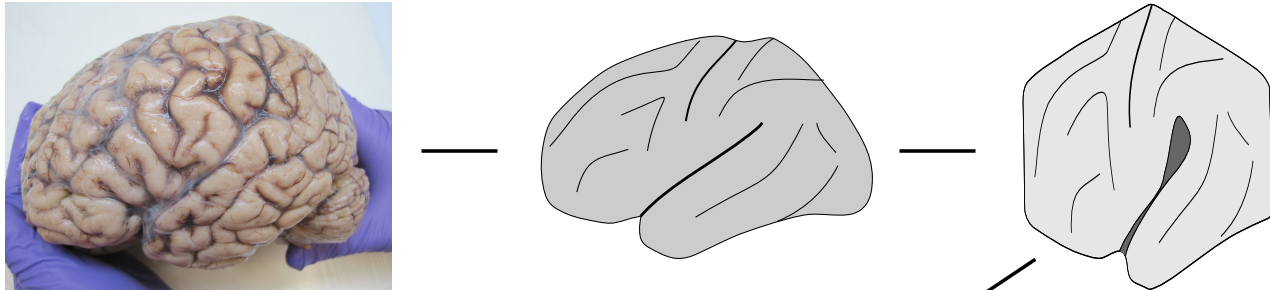

# About the course logo

The logo based on the molecular diagram for [dopamine](#) with a highly stylized cerebral hemisphere squished into the shape of the benzene ring.

Last update: 2019/08/18 08:18 teaching:cndm:cndm\_about\_logo [https://www.wiki.anthonycate.org/doku.php?id=teaching:cndm:cndm\\_about\\_logo&rev=1566130717](https://www.wiki.anthonycate.org/doku.php?id=teaching:cndm:cndm_about_logo&rev=1566130717)

---

From: <https://www.wiki.anthonycate.org/> - **Visual Cognitive Neuroscience**

Permanent link: [https://www.wiki.anthonycate.org/doku.php?id=teaching:cndm:cndm\\_about\\_logo&rev=1566130717](https://www.wiki.anthonycate.org/doku.php?id=teaching:cndm:cndm_about_logo&rev=1566130717)