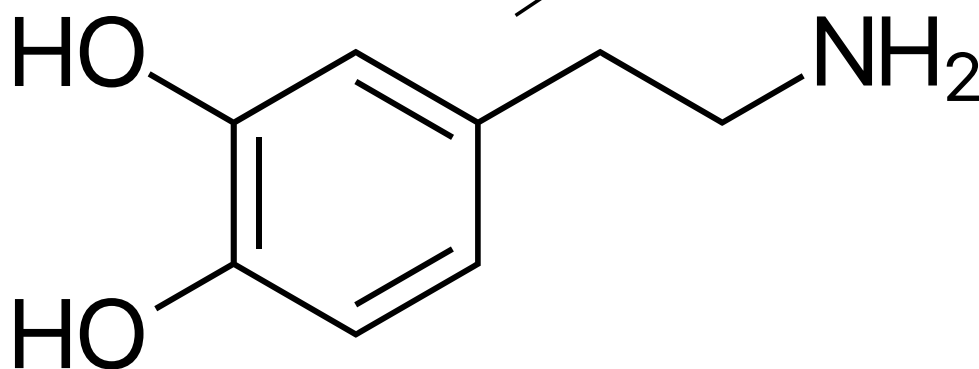

About the course logo

The logo based on the molecular diagram for [dopamine](#) with a highly stylized cerebral hemisphere squished into the shape of the benzene ring.

Last
update: teaching:cndm:cndm_about_logo https://www.wiki.anthonycate.org/doku.php?id=teaching:cndm:cndm_about_logo&rev=1566130717
2019/08/18
08:18

From:
<https://www.wiki.anthonycate.org/> - **Visual Cognitive Neuroscience**

Permanent link:
https://www.wiki.anthonycate.org/doku.php?id=teaching:cndm:cndm_about_logo&rev=1566130717

Last update: **2019/08/18 08:18**