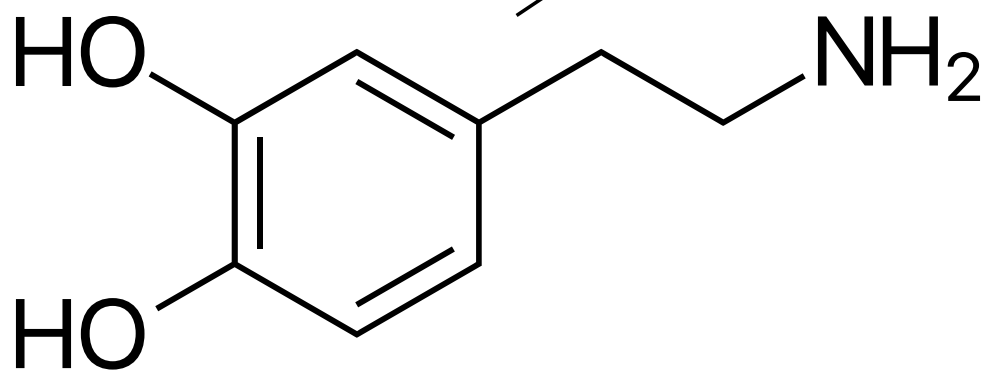

About the course logo

The logo based on the molecular diagram for [dopamine](#) with a cerebral hemisphere squished into the shape of the benzene ring.

Last
update: 2019/08/17 15:43 teaching:cndm:cndm_about_logo https://www.wiki.anthonycate.org/doku.php?id=teaching:cndm:cndm_about_logo&rev=1566070994

From:
<https://www.wiki.anthonycate.org/> - **Visual Cognitive Neuroscience**

Permanent link:
https://www.wiki.anthonycate.org/doku.php?id=teaching:cndm:cndm_about_logo&rev=1566070994

Last update: **2019/08/17 15:43**