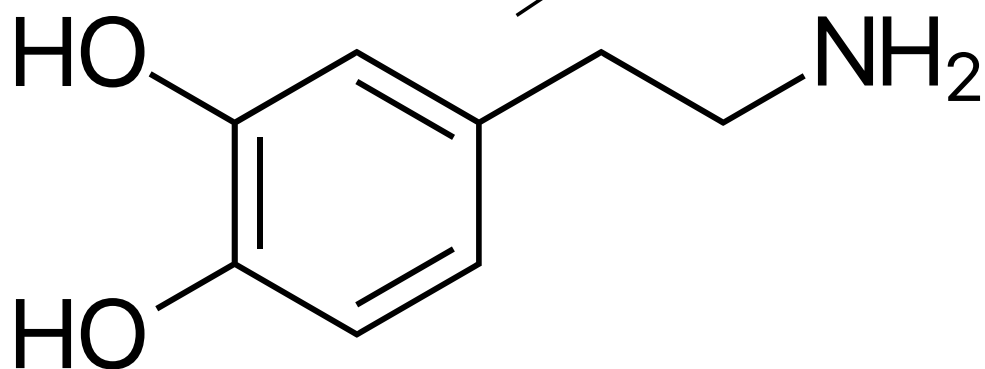

About the course logo

The logo based on the molecular diagram for [dopamine](#) with a cerebral hemisphere squished into the shape of the benzene ring.

Last
update: 2019/08/17 15:43 teaching:cndm:cndm_about_logo https://www.wiki.anthonycate.org/doku.php?id=teaching:cndm:cndm_about_logo&rev=1566070994

From:
<https://www.wiki.anthonycate.org/> - **Visual Cognitive Neuroscience**

Permanent link:
https://www.wiki.anthonycate.org/doku.php?id=teaching:cndm:cndm_about_logo&rev=1566070994

Last update: **2019/08/17 15:43**